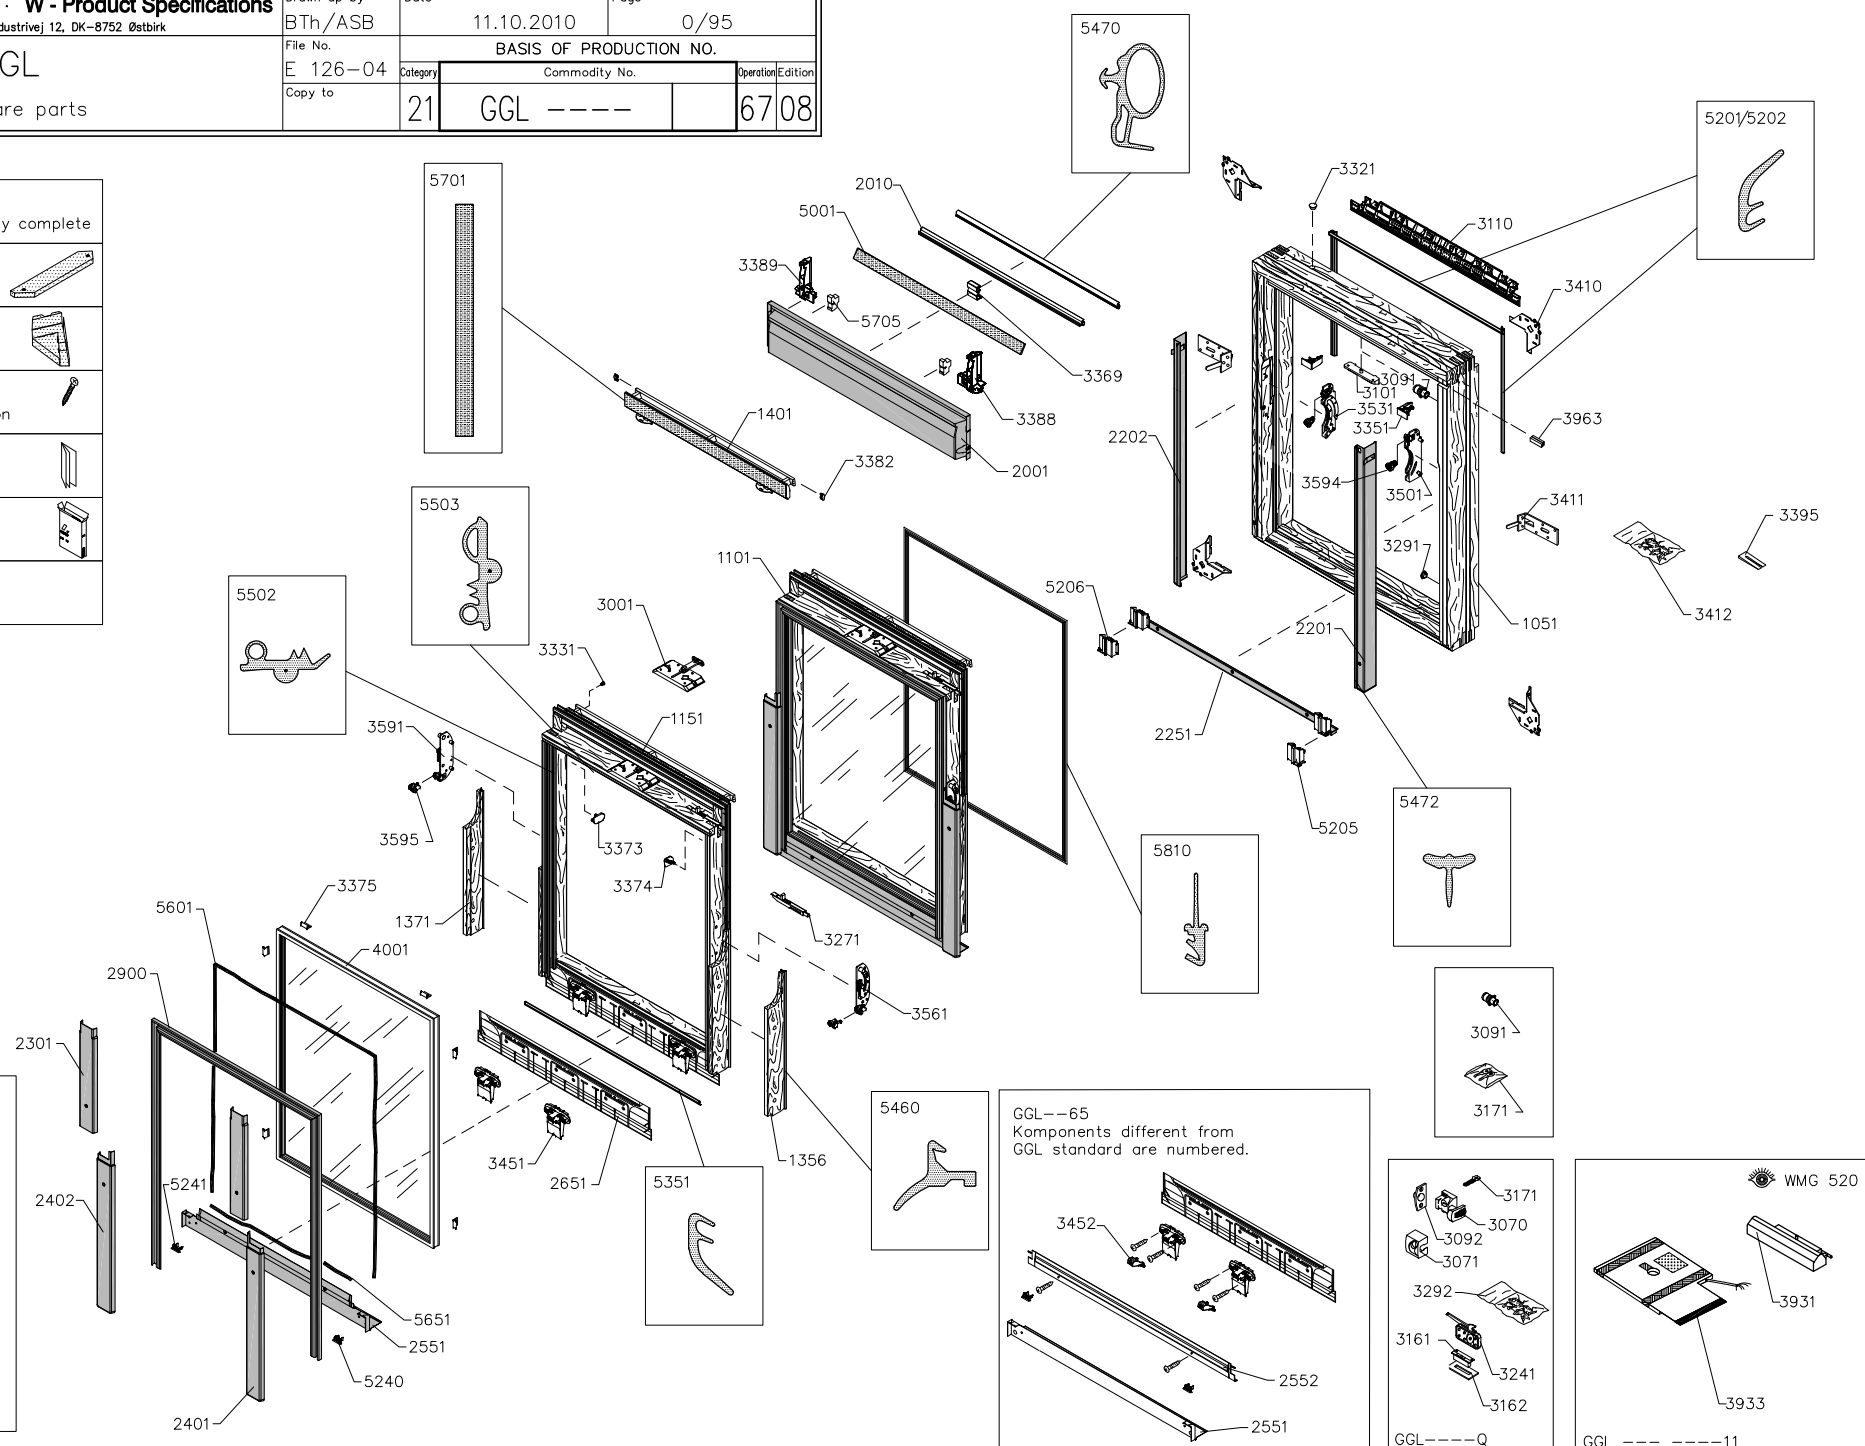

Drawn up by BTh/ASB	Date 11.10.2010	Page 0/95
File No. E 126-04	BASIS OF PRODUCTION NO.	
Copy to	Category 21	Commodity No. GGL ----
		Operation/Edition 67/08

V21 GGL

List of spare parts

2006	Covering partly complete
2711	Beipack 2
3415	Beipack 1
60--	Screws/fixation
62--	Instructions
63--	Folding box
65--	Other parts

GGL 3573H
 GGL 3573GH
 GGL 3559H