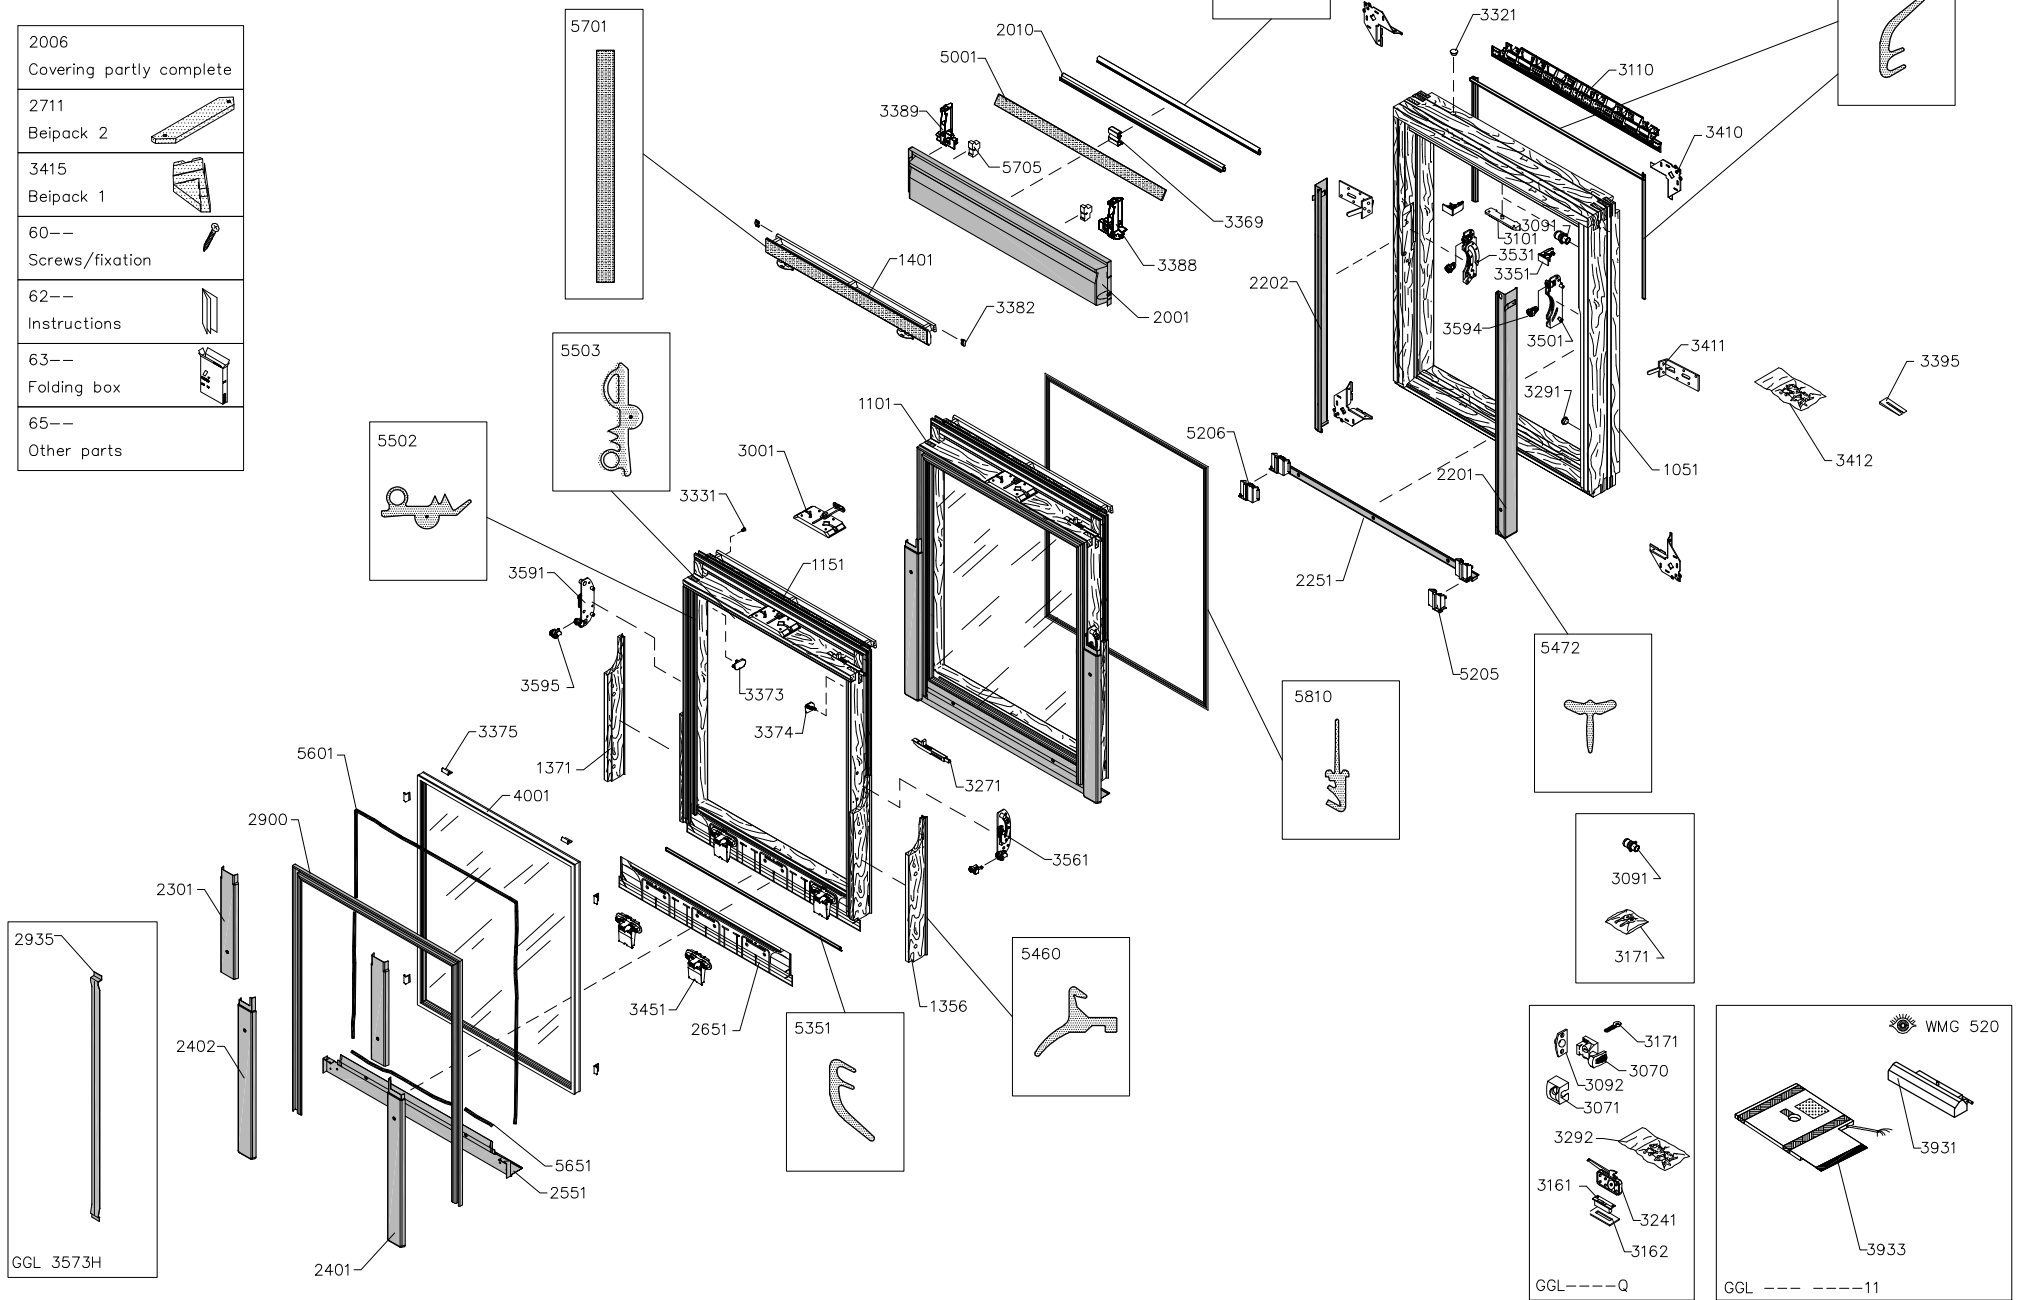

Drawn up by FO/HeJ	Date 03.07.06	Page 0/71
File No. E 126-04	BASIS OF PRODUCTION NO.	
Copy to	Category 21	Commodity No. GGL - - - -
		Operation/Edition 67/06

V21 GGL

List of spare parts

2006	Covering partly complete
2711	Beipack 2
3415	Beipack 1
60--	Screws/fixation
62--	Instructions
63--	Folding box
65--	Other parts

GGL 3573H

GGL---Q

GGL --- ---11