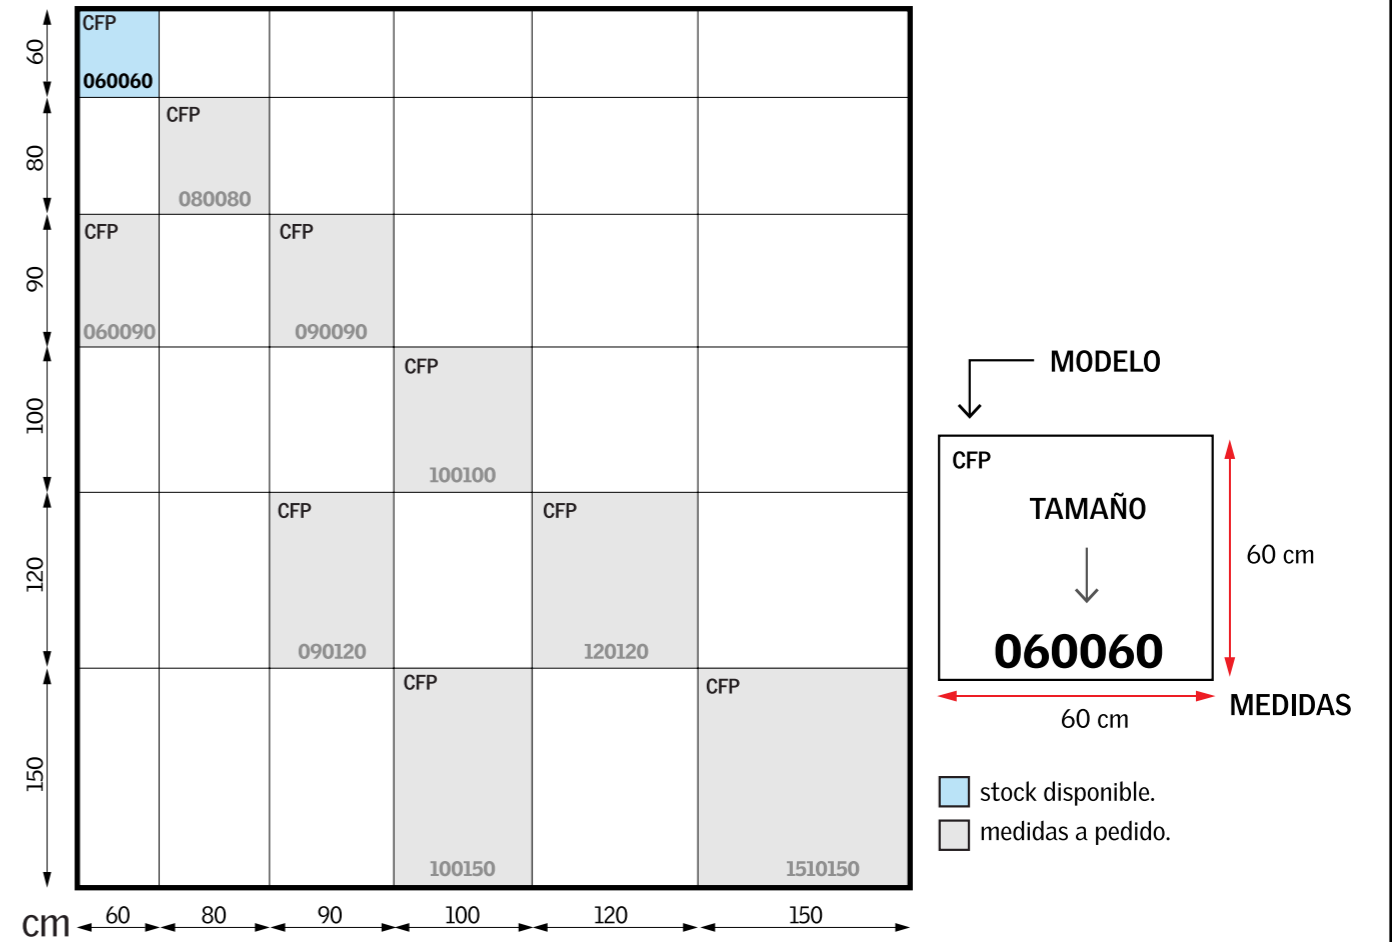

A close-up photograph of a hand holding a red pen, pointing at a set of architectural blueprints. The blueprints show various floor plans and technical drawings. The hand is positioned in the upper right quadrant, with the pen tip resting on a specific area of the drawing. The background is slightly blurred, emphasizing the hand and the pen.

# Tamaños

Medidas para todo tipo de proyectos

# Tamaños

Tabla de medidas ventanas para techo inclinado

Tabla de medidas ventanas fijas para techo plano

Medidas túneles solares