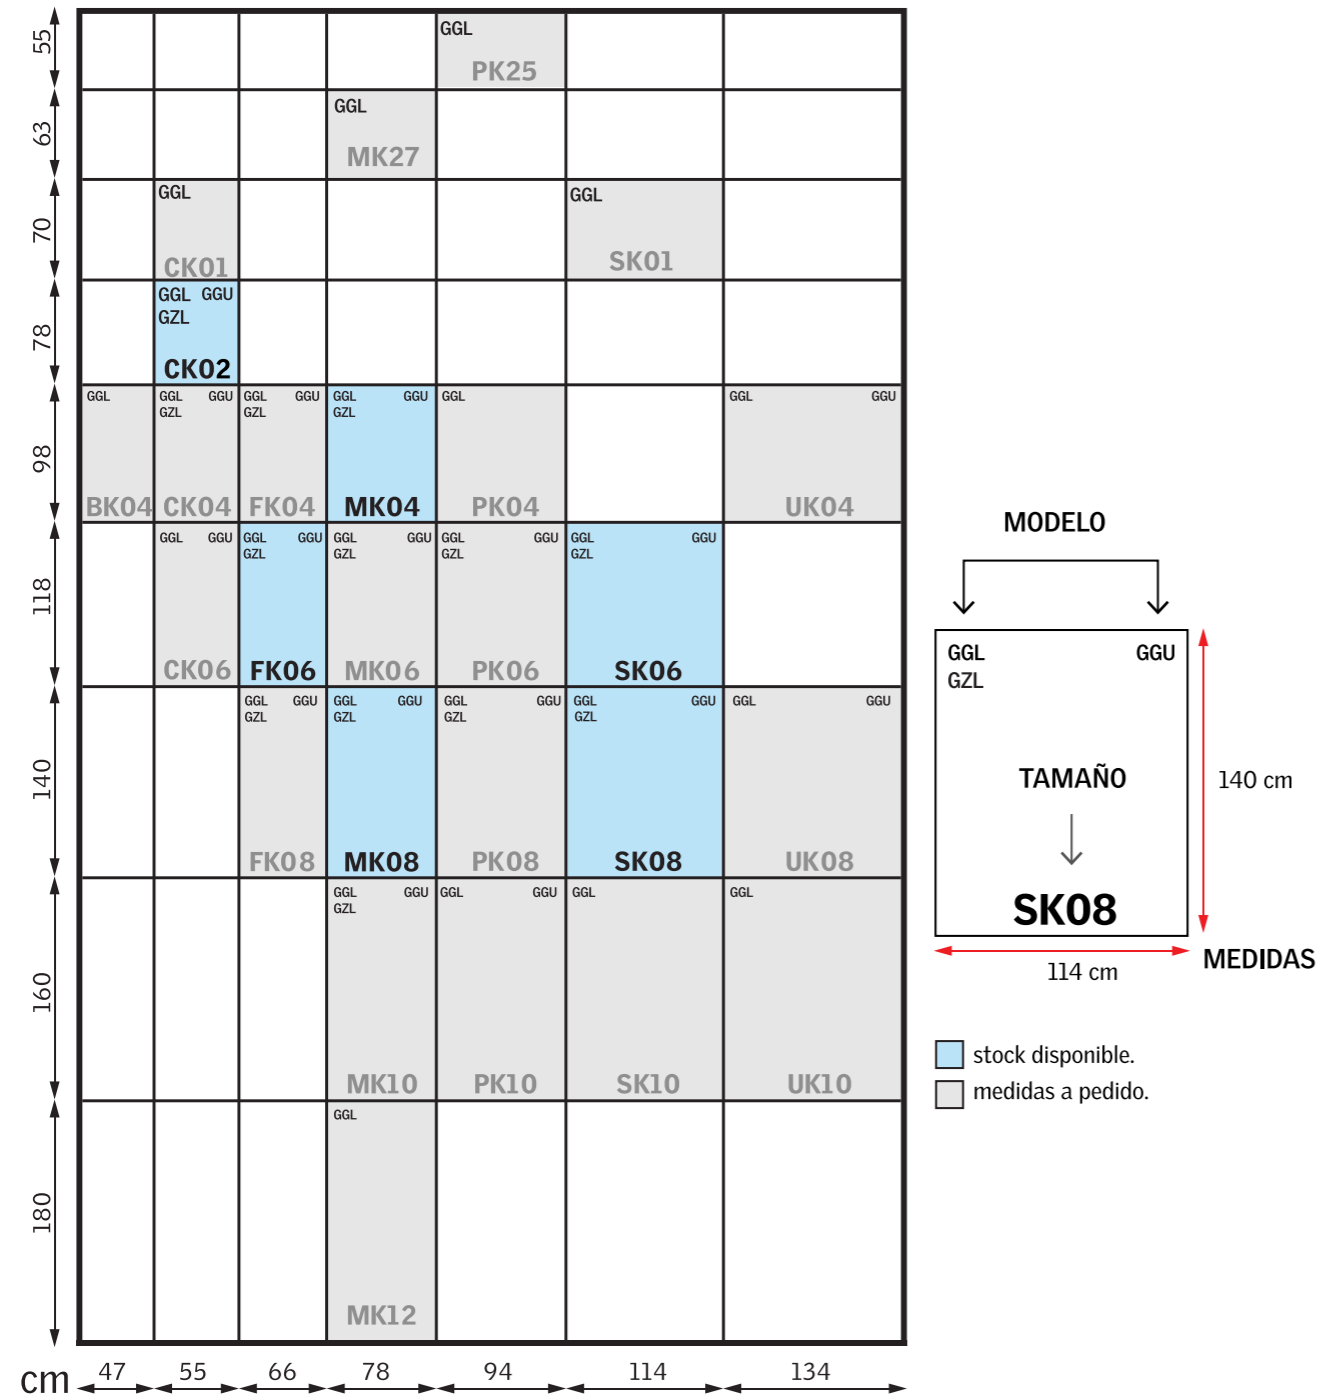

A close-up photograph of a hand holding a red pen, pointing at a set of architectural blueprints. The blueprints show various floor plans and technical drawings. The hand is positioned in the upper right quadrant, with the pen tip resting on a specific area of the drawing. The background is slightly blurred, emphasizing the hand and the pen.

# Tamaños

Medidas para todo tipo de proyectos

# Tamaños

Tabla de medidas ventanas para techo inclinado

Tabla de medidas ventanas fijas para techo plano

Medidas túneles solares