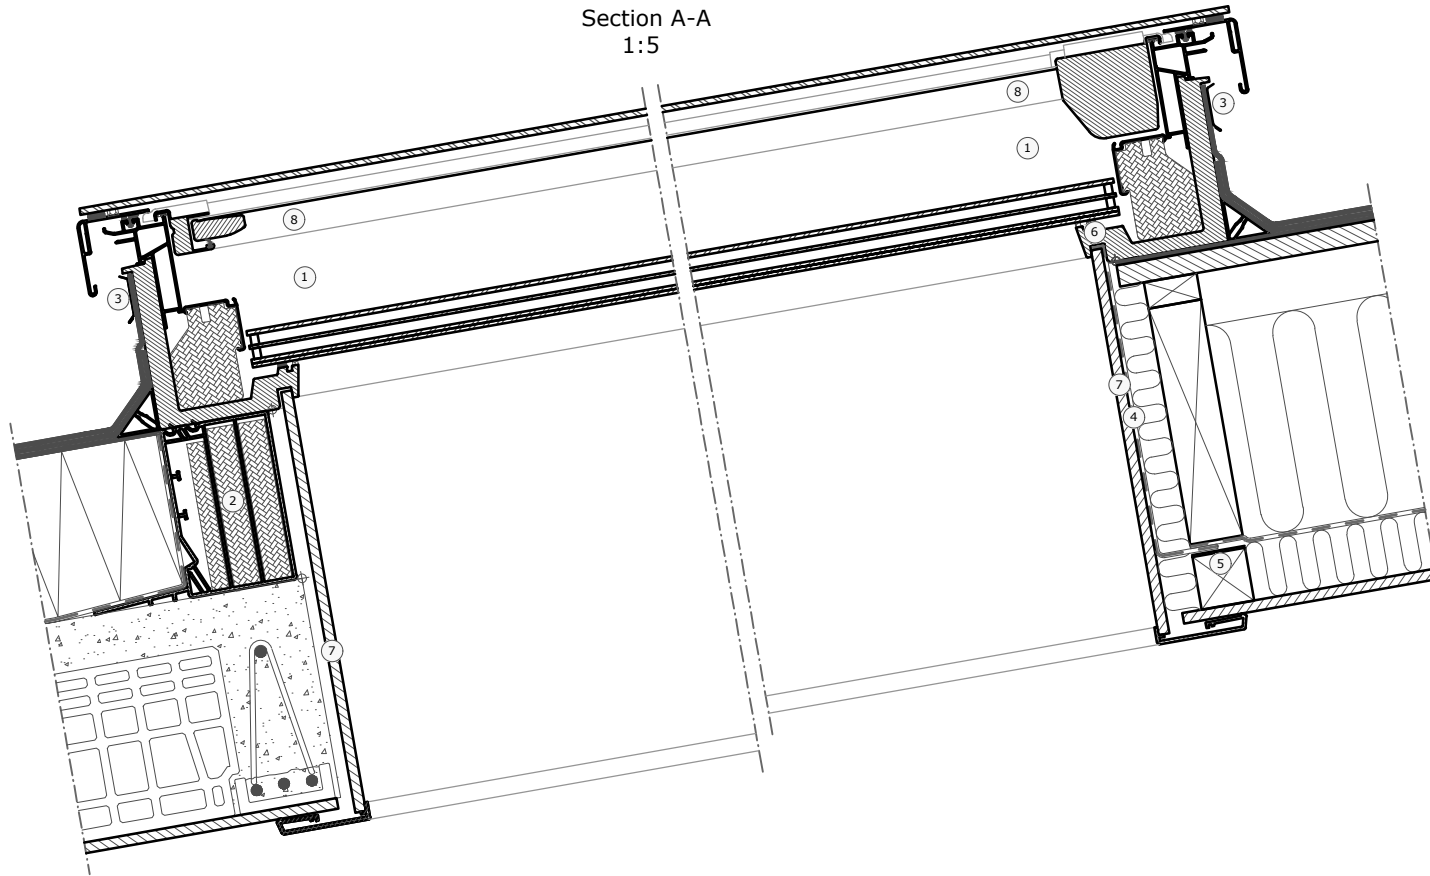

Section A-A
1:5

- ① VELUX Flat-roof (CFU + ISU 2093 2°-15°)
- ② VELUX Extension frame (ZCU 0015 0°-15°)
- ③ VELUX Securing kit (ZZZ 210U)
- ④ VELUX vapour barrier (BBX)
- ⑤ VELUX vapour barrier tape (BBX)
- ⑥ Gasket on BBX in window rebate
- ⑦ VELUX Lining (LSF)
- ⑧ VELUX Cloth (MSU)

Roof covering:

VELUX Products:

VELUX Flat-roof sizes:

Size	W	H
060060	600	600
080080	800	800
090060	900	600
090090	900	900
100100	1000	1000
120090	1200	900
120120	1200	1200
150080	1500	800
150100	1500	1000
150120	1500	1200
150150	1500	1500
200060	2000	600
200100	2000	1000

© VELUX GROUP ® VELUX, VELUX logo are registered trademarks

VELUX

File name: CFU+ZCU-VAS-413-0320

Drawing no.:---		SCo:---	
Create date: 13.03.2020	Rev. date: 28.10.2022	Format: A3	Scale: 1:5

Note: When installing VELUX Roof Windows, flashings and installation products, the manufacturers instructions and current building and fire regulations, where applicable, must be met.