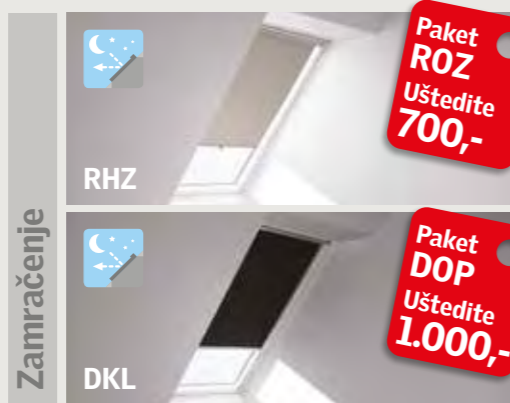

Paket ROZ
Uštedite 700,-

Paket DOP
Uštedite 1.000,-

Dostupne boje za ROZ pakete

Dostupne boje za DOP pakete

Cene

Model	Veličina prozora	CK02 C02	CK04 C04	FK06 F06	FK08 F08	MK04 M04	MK06 M06	MK08 M08	MK10 M10	PK06 P06	PK08 P08	SK06 S06	SK08 S08
Komfor paket ROZ ručno upravljanje	standard	6.733,- 8.080,-	6.733,- 8.080,-	8.400,- 10.080,-	8.400,- 10.080,-	8.983,- 10.780,-	8.983,- 10.780,-	8.983,- 10.780,-	8.983,- 10.780,-	10.900,- 13.080,-	10.900,- 13.080,-	11.233,- 13.480,-	11.233,- 13.480,-
	trend	8.900,- 10.680,-	9.317,- 11.180,-	11.067,- 13.280,-	11.233,- 13.480,-	11.317,- 13.580,-	11.817,- 14.180,-	12.400,- 14.880,-	13.650,- 16.380,-	14.233,- 17.080,-	14.733,- 17.680,-	14.817,- 17.780,-	15.650,- 18.780,-

□ Isporuca odmah □ Rok isporuke 30 dana ■ Cene sa PDV-om